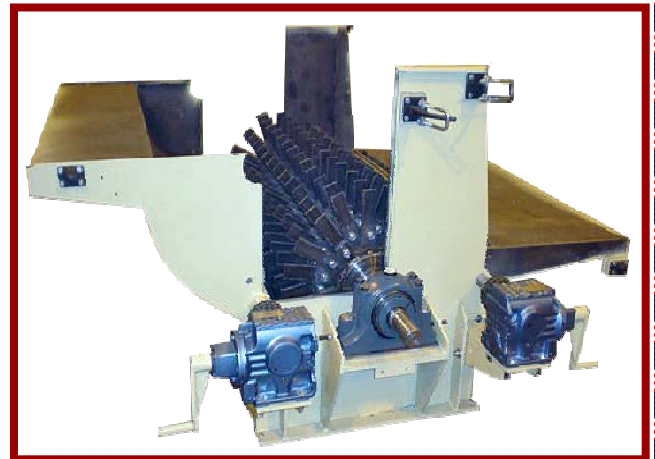

Evans-MacTavish Thresher

The Evans-MacTavish Thresher is a proven performer in whole leaf and tipped leaf threshing. It produces consistently high yields with minimum generation of fine particles. The Thresher is available in widths of from 4 feet(1.2m) to 12 feet(3.8m).

Evans-MacTavish Thresher Features & Specifications

- Exclusive tooth-bar style rotors for quick tooth change.
- Laser fabricated baskets cut to suit any product requirement.
- Top quality inverter duty rated motor and heavy duty taper roller bearings.
- Geared door opening device for safe one person operation.
- Safety interlocks which meet all of the US and EU requirements
- Constructed of powder coated structural and mild steel 3/8”(9.5mm) plate.