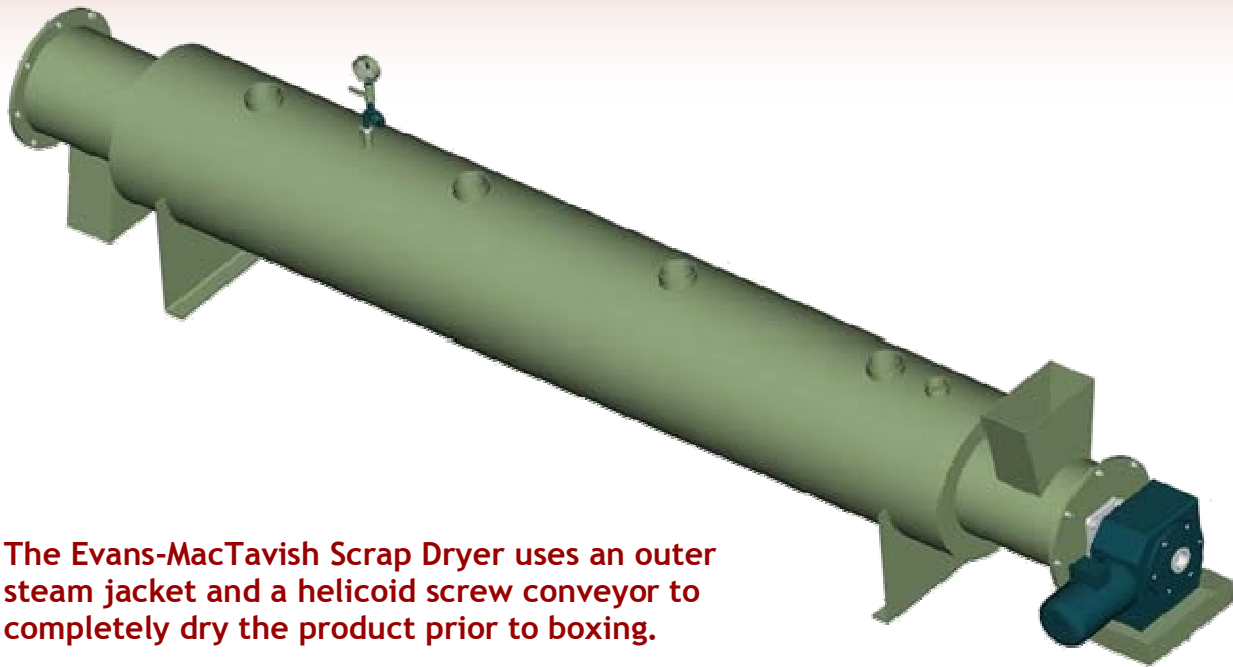

# Evans-MacTavish Scrap Dryer

The Evans-MacTavish Scrap Dryer uses an outer steam jacket and a helicoid screw conveyor to completely dry the product prior to boxing.

## Evans-MacTavish Scrap Dryer Features & Specifications

- Available with 10" diameter or 16" diameter screws and in lengths of 10' or 12' depending on capacity. All models have shaft mounted gear motors.
- Constructed of structural and heavy gauge powder coated mild steel.