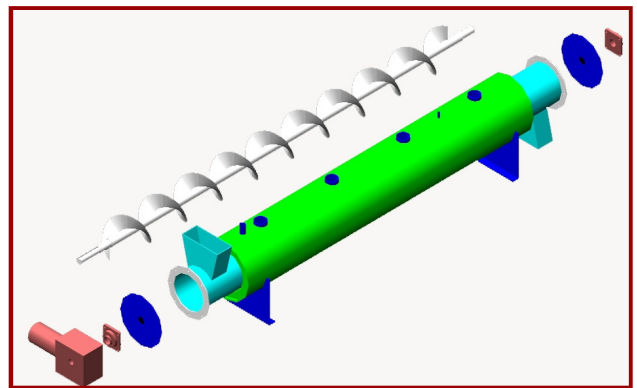

# Evans-MacTavish Scrap Dryer

The Evans-MacTavish Scrap Dryer uses an outer steam jacket and a helicoid screw conveyor to completely dry the product prior to boxing.

## Evans-MacTavish Scrap Dryer Features & Specifications

- Available with 10" diameter or 16" diameter screws and in lengths of 10' or 12' depending on capacity. All models have shaft mounted gear motors.
- Constructed of structural and heavy gauge powder coated mild steel.